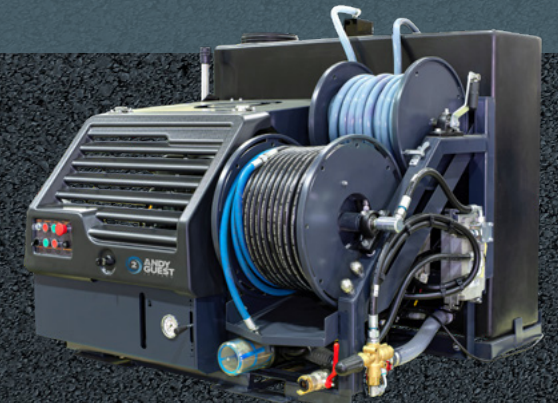

SERIES 2 DRAIN JETTER

TECHNICAL INFORMATION, DIMENSIONS & UPGRADES

andyguestjettters.co.uk

SERIES 2 VAN-PACK JETTER

**POWERFUL DIESEL.
LONGER REACH.
COMPACT BUILD.**

The Series 2 is an affordable, dependable diesel jetting machine built to handle routine drain cleaning with ease. Powered by a best-in-class Kubota diesel engine, it delivers 3000psi at 9gpm, tackling pipes up to 300mm. Its compact design fits most small commercial vehicles while leaving room for tools, making it ideal for contractors needing reliable, space-saving performance.

"The Series 2 has proven to be very reliable. It's powerful and has cleared all the blockages that I've encountered."

HU12 GROUP

3000 PSI @ 9GPM

- Kubota D902 24 hp diesel engine
- Hydraulic 80m HP reel
- Reduced fuel usage and emissions
- 7-Channel Remote Control as standard
- Ideal for commercial work
- Fits most small-to-medium-sized vans

Powered by a water-cooled Kubota D902 diesel engine with E-TVCS, the Series 2 delivers lower emissions, quieter operation, and improved fuel efficiency for efficient jetting.

SAFER OPERATIONS

An intuitive push-button control panel makes operation simple and efficient, while the 7-channel remote enhances safety by allowing full jetter control from a distance.

SERIES 2 SPECIFICATION

Pipework Diameter	< 300mm
Performance	3000psi @ 9gpm (200 bar / 41 lpm)
Water Tank Capacity	400 Litres
Engine	Kubota D902 24 hp Diesel
Pump	Triplex Plunger Pump
Run Dry Protection	Standard
HP Reel	Hydraulic / 80m
Filling Hose	20m
Control Box	Push Button Control Panel
Included Accessories	Nozzle Kit
Approx. Dry Weight	350kg
Dimensions (mm)	1230mm D x 1250 W x 1200 H (standard tank)
Warranty	12 Months (Terms and Conditions Apply)
Remote Control	7-Channel
Free Fall	Standard
Warranty	12 Months (Terms and Conditions Apply)