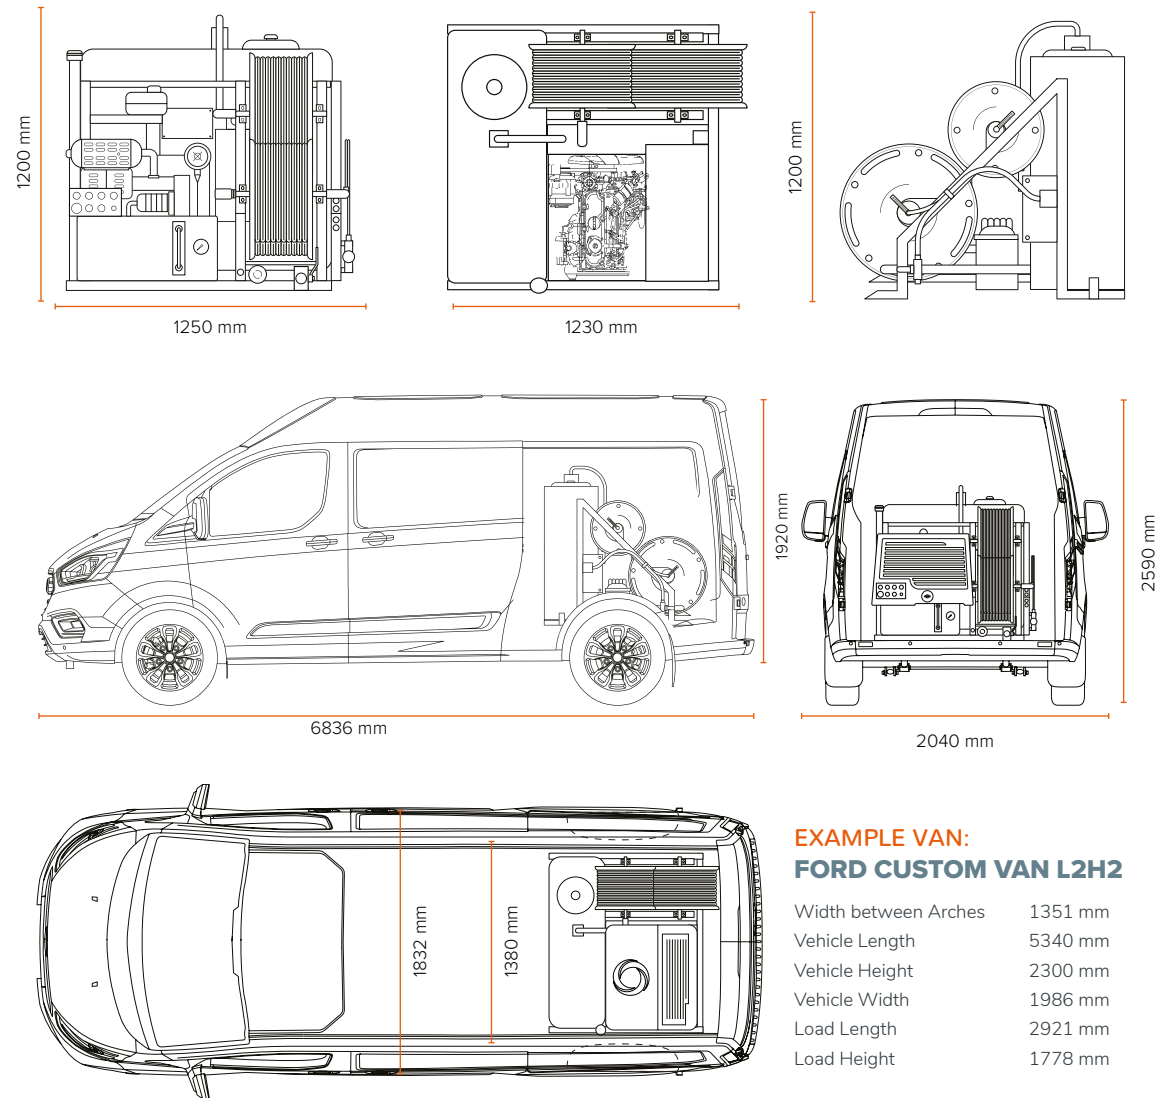

SERIES 2 SPECIFICATION

Pipework Diameter	< 300mm
Performance	3000psi @ 9gpm (200 bar / 41 lpm)
Water Tank Capacity	400 Litres
Engine	Kubota D902 24 hp Diesel
Pump	Triplex Plunger Pump
Run Dry Protection	Standard
HP Reel	Hydraulic / 80m
Filling Hose	20m
Control Box	Push Button Control Panel
Included Accessories	Nozzle Kit
Approx. Dry Weight	350kg
Dimensions (mm)	1230mm D x 1250 W x 1200 H (standard tank)
Warranty	12 Months (Terms and Conditions Apply)
Remote Control	7-Channel
Free Fall	Standard
Warranty	12 Months (Terms and Conditions Apply)

SERIES 2 DIMENSIONS

EXAMPLE VAN: FORD CUSTOM VAN L2H2

Width between Arches	1351 mm
Vehicle Length	5340 mm
Vehicle Height	2300 mm
Vehicle Width	1986 mm
Load Length	2921 mm
Load Height	1778 mm

SALES + SERVICE