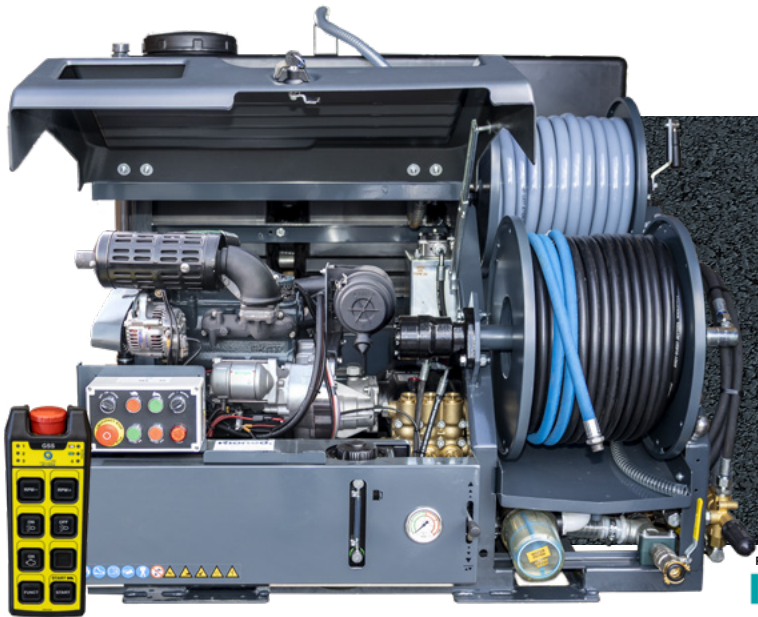

SERIES 2 DRAIN JETTER

TECHNICAL INFORMATION, DIMENSIONS & UPGRADES

andyguestjettters.co.uk

SERIES 2 VAN-PACK JETTER

**POWERFUL DIESEL.
LONGER REACH.
COMPACT BUILD.**

The Series 2 is an affordable, dependable diesel jetting machine built to handle routine drain cleaning with ease. Powered by a best-in-class Kubota diesel engine, it delivers 3000psi at 9gpm, tackling pipes up to 300mm. Its compact design fits most small commercial vehicles while leaving room for tools, making it ideal for contractors needing reliable, space-saving performance.

"The Series 2 has proven to be very reliable. It's powerful and has cleared all the blockages that I've encountered."

HU12 GROUP

3000 PSI @ 9GPM

- Kubota D902 24 hp diesel engine
- Hydraulic 80m HP reel
- Reduced fuel usage and emissions
- 7-Channel Remote Control as standard
- Ideal for commercial work
- Fits most small-to-medium-sized vans

POWERED BY
Kubota

REACH FURTHER

An 80m jetting hose provides extended reach for longer drain runs, while enhanced pressure and flow deliver stronger cleaning performance, ensuring greater efficiency.

SUSTAINABLE DESIGN

Powered by a water-cooled Kubota D902 diesel engine with E-TVCS, the Series 2 delivers lower emissions, quieter operation, and improved fuel efficiency for efficient jetting.

SAFER OPERATIONS

An intuitive push-button control panel makes operation simple and efficient, while the 7-channel remote enhances safety by allowing full jetter control from a distance.